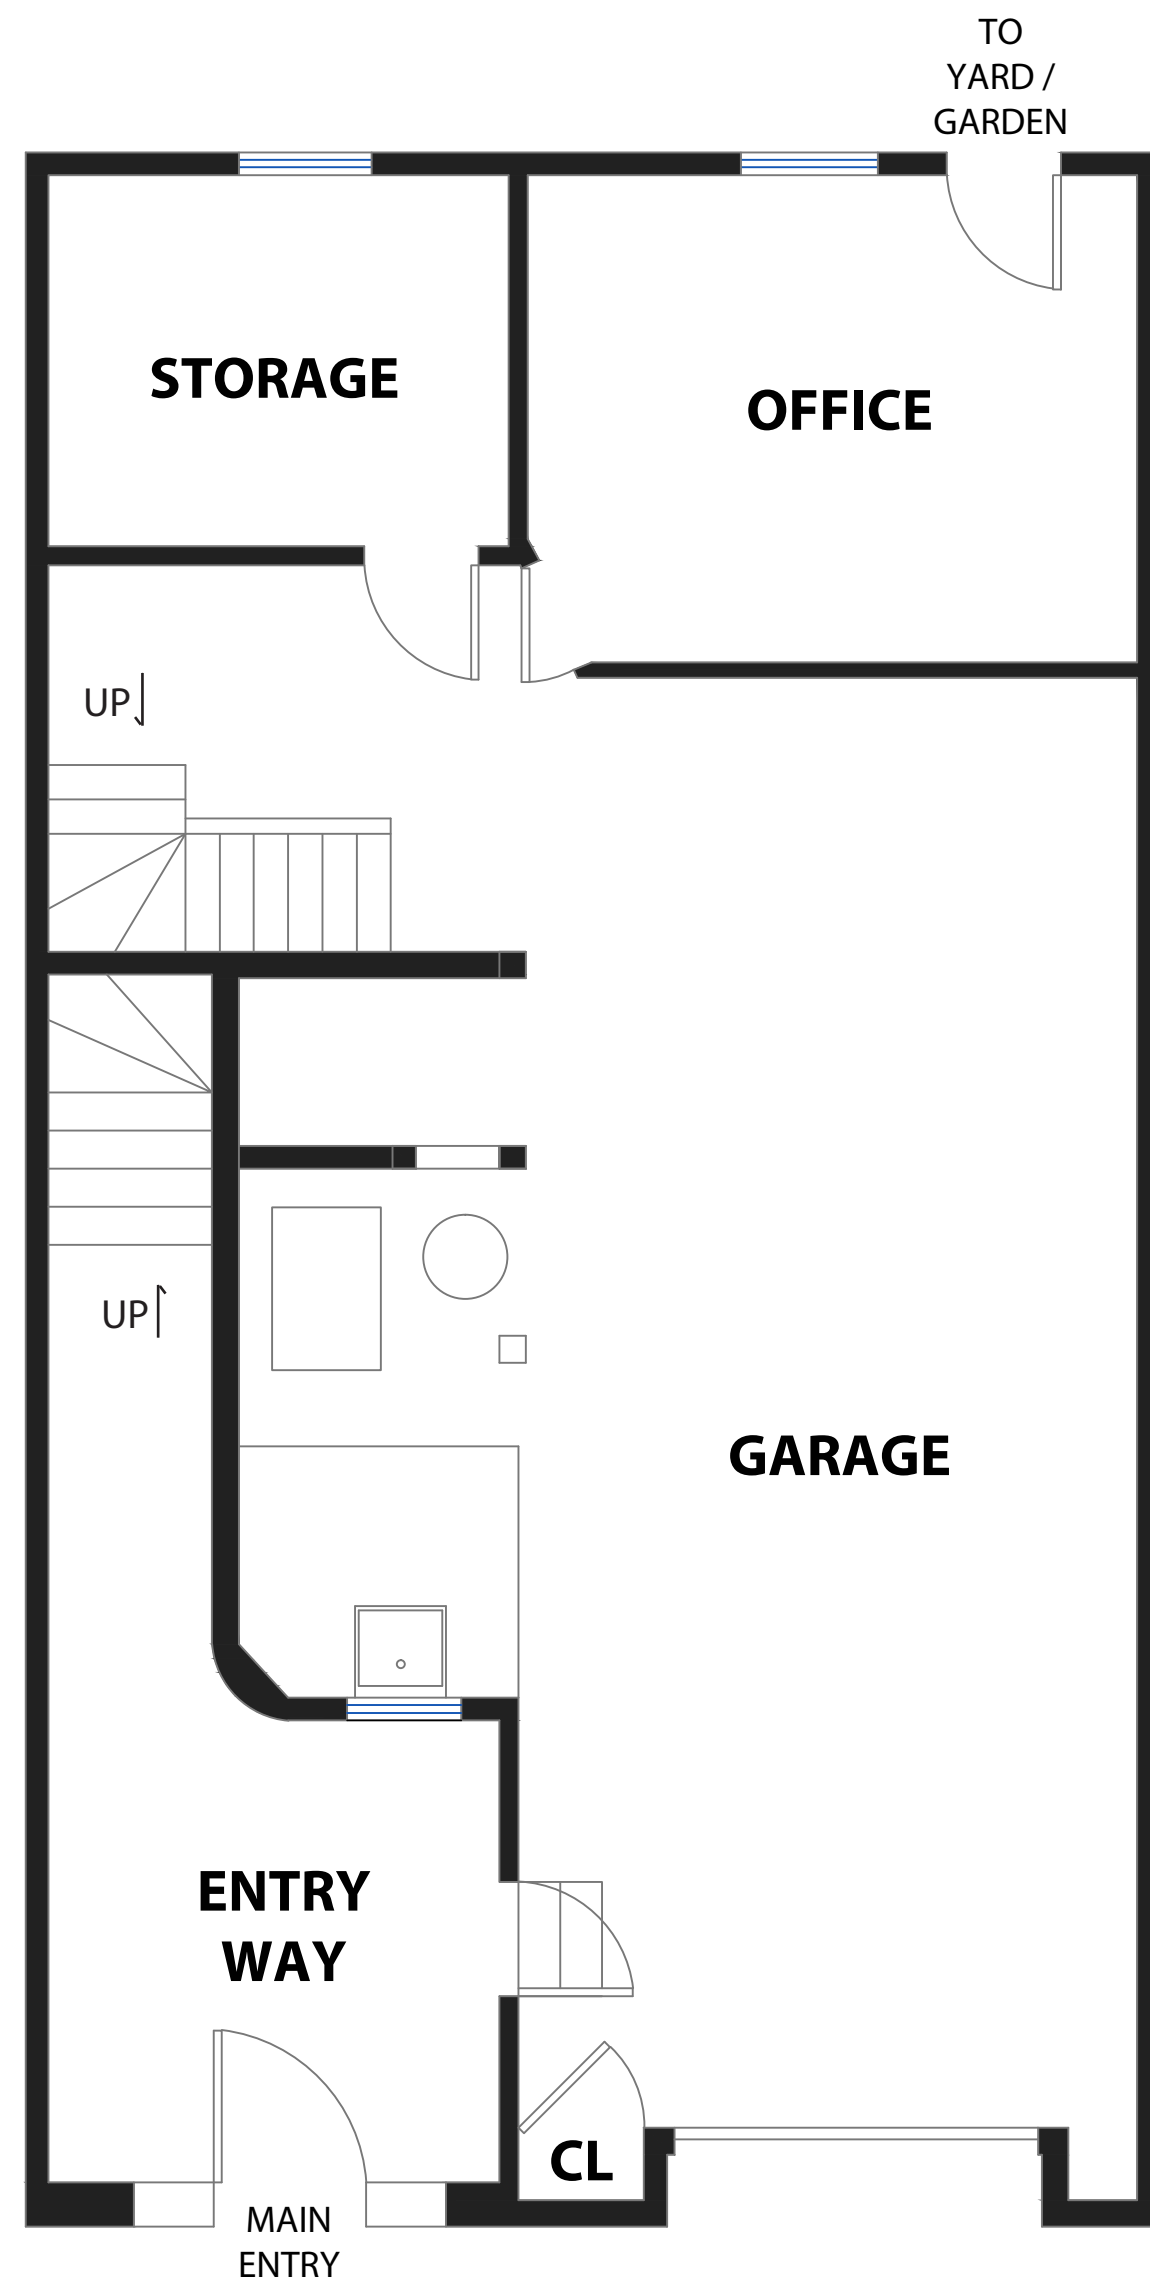

339 BRIDGEVIEW DRIVE

SAN FRANCISCO, CALIFORNIA

LOWER LEVEL

MAIN LEVEL

LIVING SPACE

Square Footage: 1,211 Sq Ft*

Main Level 1,067

Office (Lower) 144

NON-LIVING SPACE

Square Footage: 1,919 Sq Ft*

Balcony	50	Storage	82
Yard	1,097	Garage	690

APPROXIMATE TOTAL LIVING & NON-LIVING SPACE

Square Footage: 3,130 Sq Ft*

RENDERING BY OPEN HOMES PHOTOGRAPHY
 ALL MEASUREMENTS ARE APPROXIMATE. WHILE DEEMED RELIABLE, NO INFORMATION
 ON THESE FLOOR PLANS SHOULD BE RELIED UPON WITHOUT INDEPENDENT VERIFICATION.