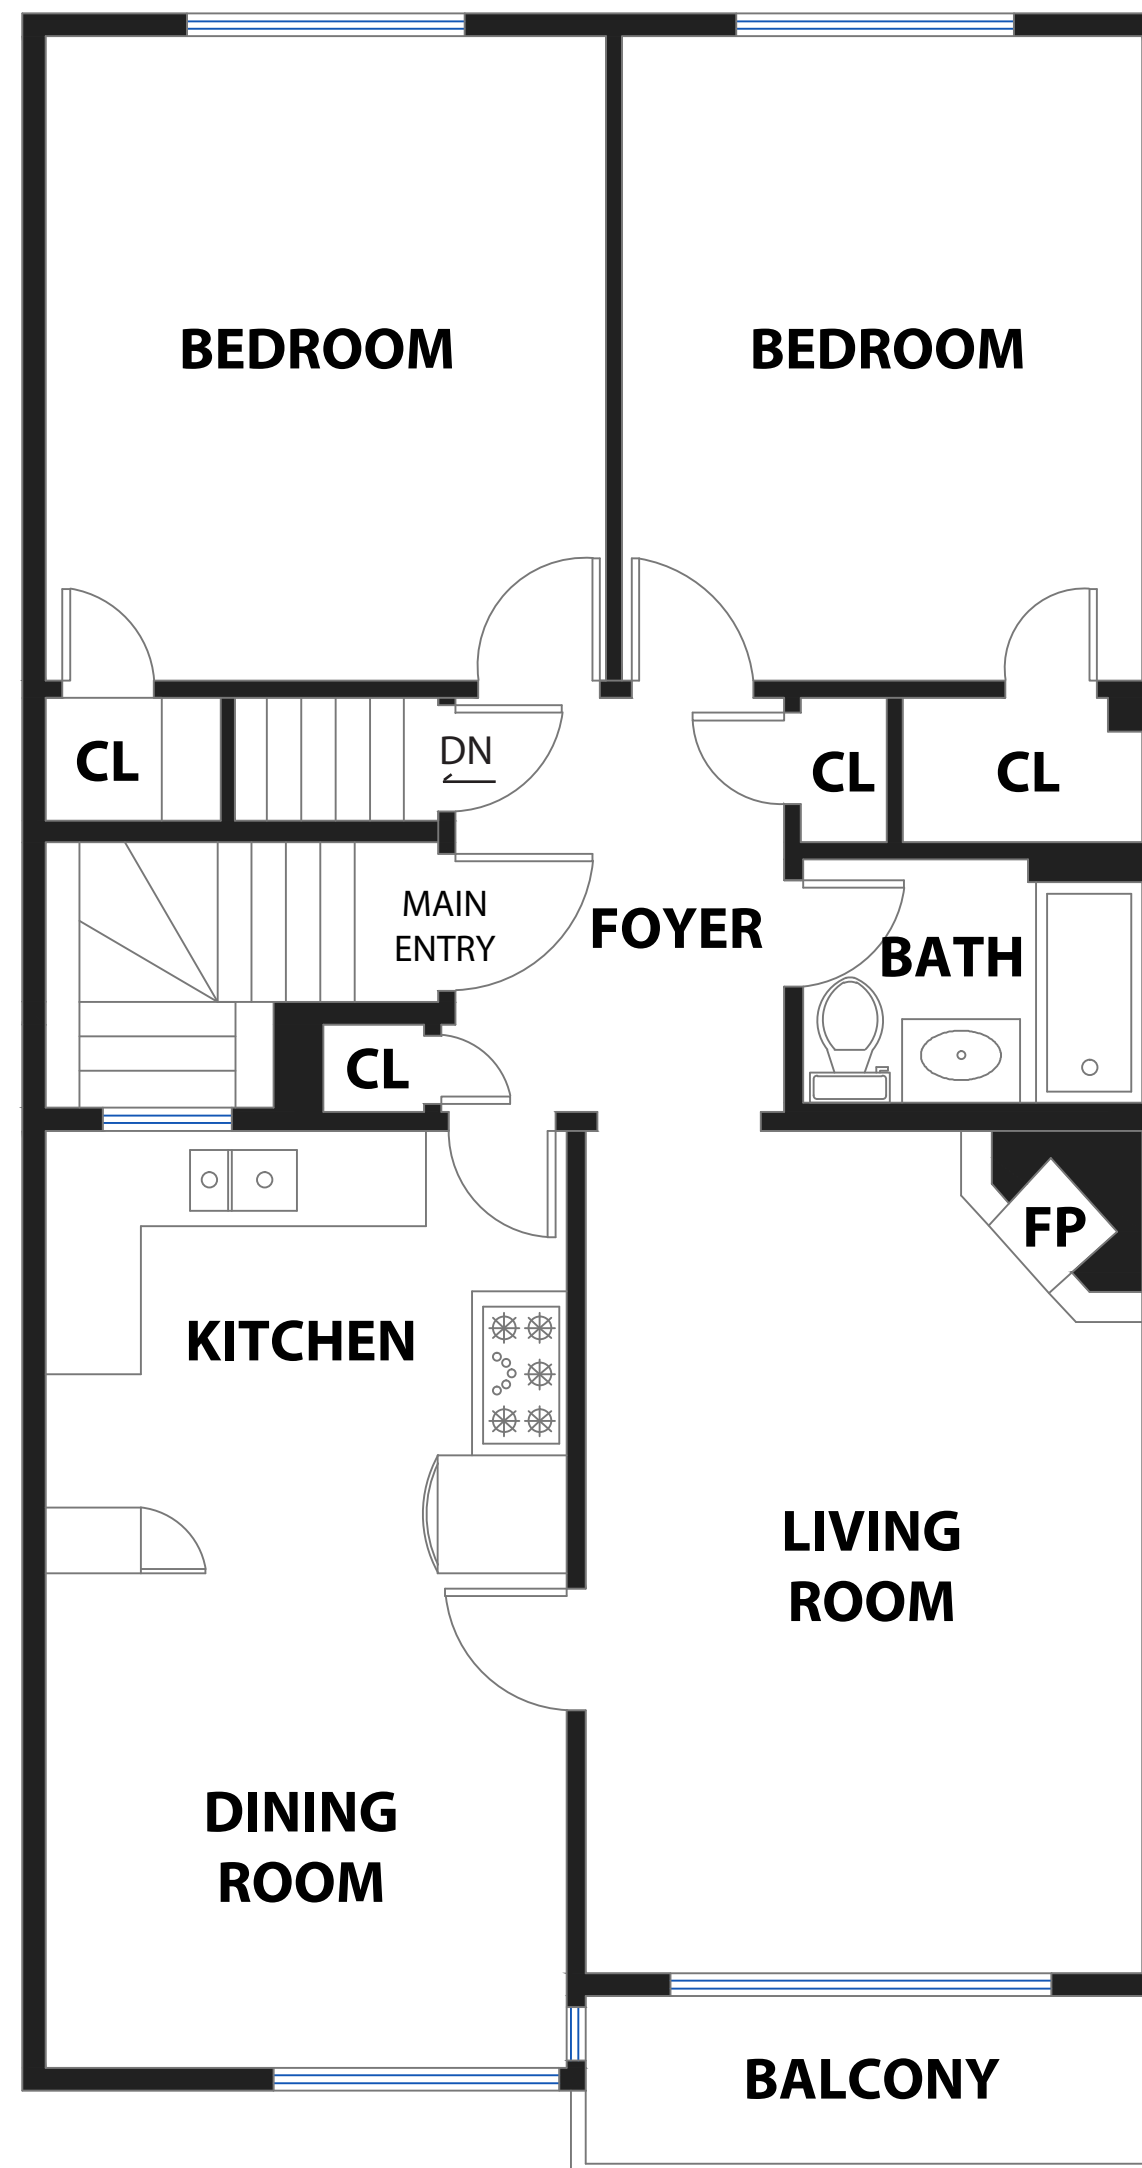

339 BRIDGEVIEW DRIVE

SAN FRANCISCO, CALIFORNIA

LOWER LEVEL

MAIN LEVEL

LIVING SPACE

Square Footage: 1,211 Sq Ft*

Main Level 1,067

Office (Lower) 144

NON-LIVING SPACE

Square Footage: 1,919 Sq Ft*

Balcony	50	Storage	82
Yard	1,097	Garage	690

APPROXIMATE TOTAL LIVING & NON-LIVING SPACE

Square Footage: 3,130 Sq Ft*

RENDERING BY OPEN HOMES PHOTOGRAPHY
 ALL MEASUREMENTS ARE APPROXIMATE. WHILE DEEMED RELIABLE, NO INFORMATION
 ON THESE FLOOR PLANS SHOULD BE RELIED UPON WITHOUT INDEPENDENT VERIFICATION.